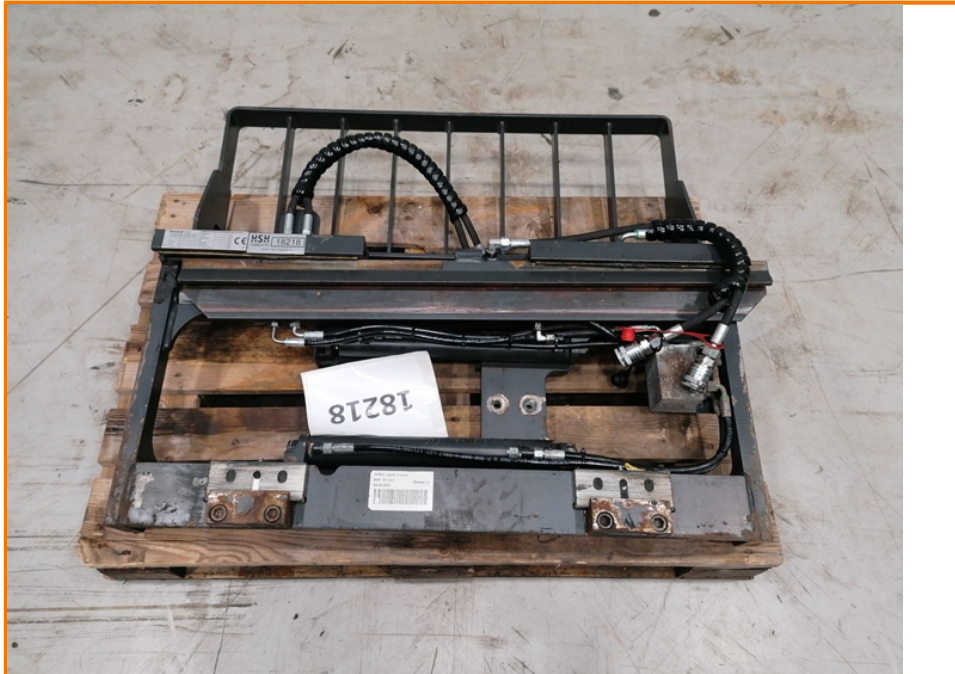

Productsheet

18218 DURWEN RZV 25 S-50 2018

Stocknr	: 18218	Capacity	: 2.500 kg
Make	: DURWEN	Lift height	: 0.00 m
Model	: RZV 25 S-50	Building height	: 0.00 m
Power	:	Hours	: 0
Year	: 2018		
Extras	: Side shift. Forkpos. 1040mm wide. fem2		