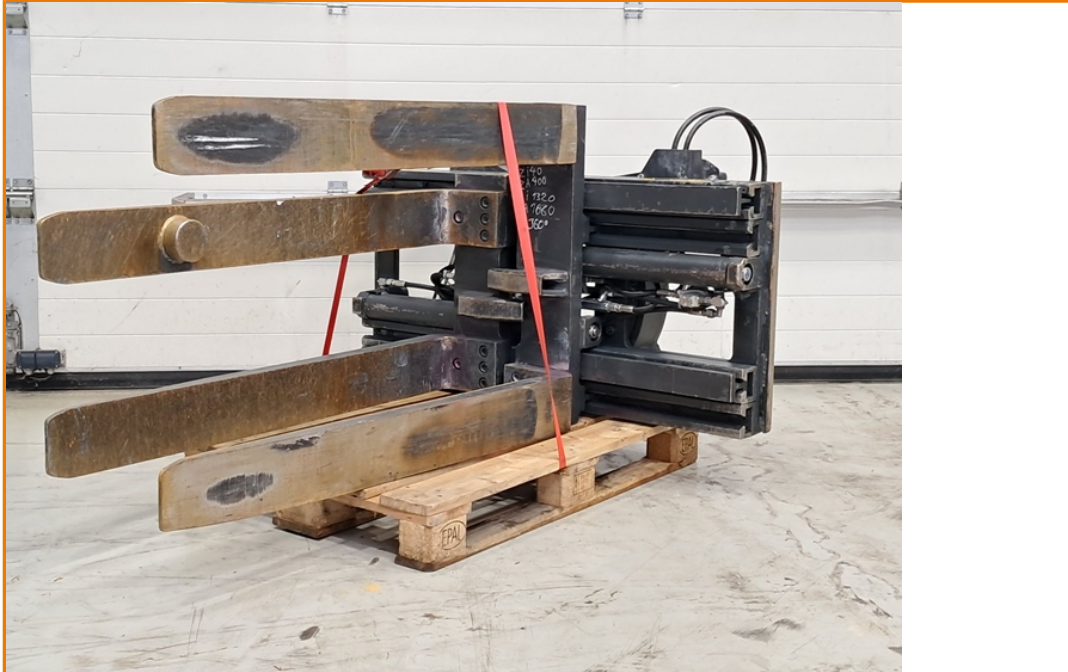

Productsheet**18395 STABAU S22Pwg25-36001 2019**

Stocknr	: 18395	Capacity	: 2.500 kg
Make	: STABAU	Lift height	: 0.00 m
Model	: S22Pwg25-36001	Building height	: 0.00 m
Power	:	Hours	: 0
Year	: 2019		
Extras	: Turn a load		